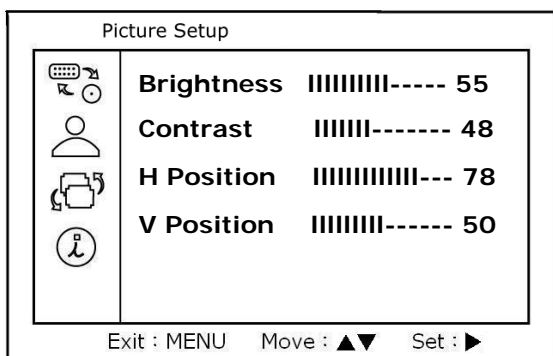

OSD (On Screen Display)

No source

Basic Functions

Function	Description
Input	Composite/PC
Luminance	0, 25, 50, 75, 100

PC - HV mode

Basic Functions

Function	Description
Input	Composite/PC
Luminance	0, 25, 50, 75, 100
Mode	User, Movie, P.P.T, Photo

Picture Setup

Function	Description
Brightness	0 - 100
Contrast	0 - 100
H Position	0 - 100
V Position	0 - 100

Color Turner

Function	Description
GAMMA	Mode 0 – Mode 15
R. Ratio	Total 250*
G. Ratio	
B. Ratio	

* The RGB parameter can be adjusted for personal preferred (the sum of RGB parameter is 250)

Utility

Function	Description
Sleep Timer	OFF, 30, 60, 90, 120, 150Min
Key LED Time	ON, 5, 10, 15, 20, 25, 30sec
Auto Adjust	Auto adjust display
Auto Color	Auto adjust color
Language	English/Traditional Chinese
Reset	Factory default
FW Version	Show the Firmware version

Color Turner

Function	Description
GAMMA	Mode 0 – Mode 15
R. Ratio	Total 250*
G. Ratio	
B. Ratio	

* The RGB parameter can be adjusted for personal preferred (the sum of RGB parameter is 250)

Utility

Function	Description
Sleep Timer	OFF, 30, 60, 90, 120, 150Min
Key LED Time	ON, 5, 10, 15, 20, 25, 30sec
Language	English/Traditional Chinese
Reset	Factory reset
FW Version	Show the Firmware version